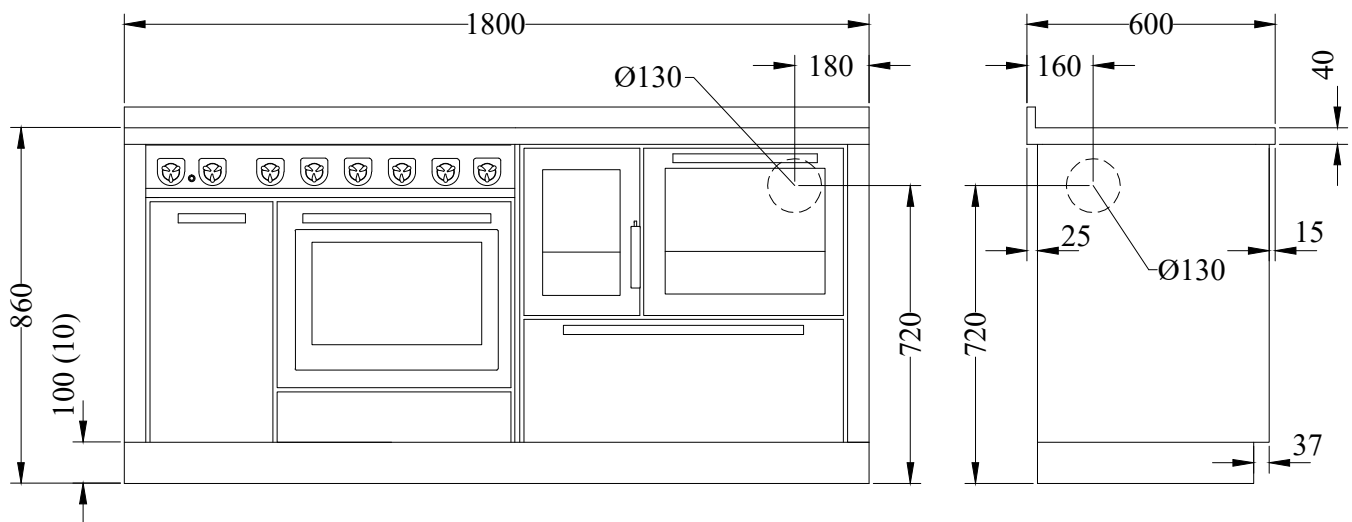

DATA SHEET

Net weight/packaging included: kg 240/290

See each equipment for technical data