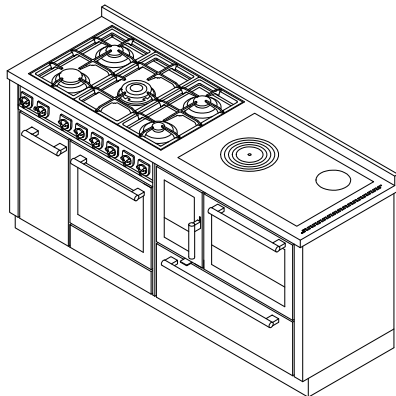

**MB180****KOMBI "CLASSICA"** **de manincor**

mm 1800x600x860

CE EN -12815 certification

ARTE 11    ARTE 12

ARTE 13    ARTE 14

Colours:

**White, Blue, Green, Grey, Black, Red, Ivory, Rust, Stainless steel**

(stainless steel satin-finished handles)

Version Arte 11, 12, 13, 14:

White, Blue, Green, Grey, Black, Red, Ivory, Rust

(choice of knobs: nickel-plated, satin-finished, polished brass)

Wood-cooker **mod. F90** next, on the right or on the left, to a gas cooker **mod. G90****STANDARD EQUIPMENT**

- top flue, right or left  $\varnothing$  130 mm
- S.steel frame of mm 40 (total h 860 mm.)
- Stainless steel base h. 100 mm

**BY REQUEST**

- rear or side flue outlet, right or left  $\varnothing$  130 mm
- glass-ceramic hotplate (rear flue only)
- plan variations

**OPTIONALS**

- front handrail s.steel or brass, 2 or 3 sides, heavy-duty radiant hotplate, stainless steel hotplate cover

**DATA SHEET**

Net weight/packaging included: kg 240/290

See each equipment for technical data